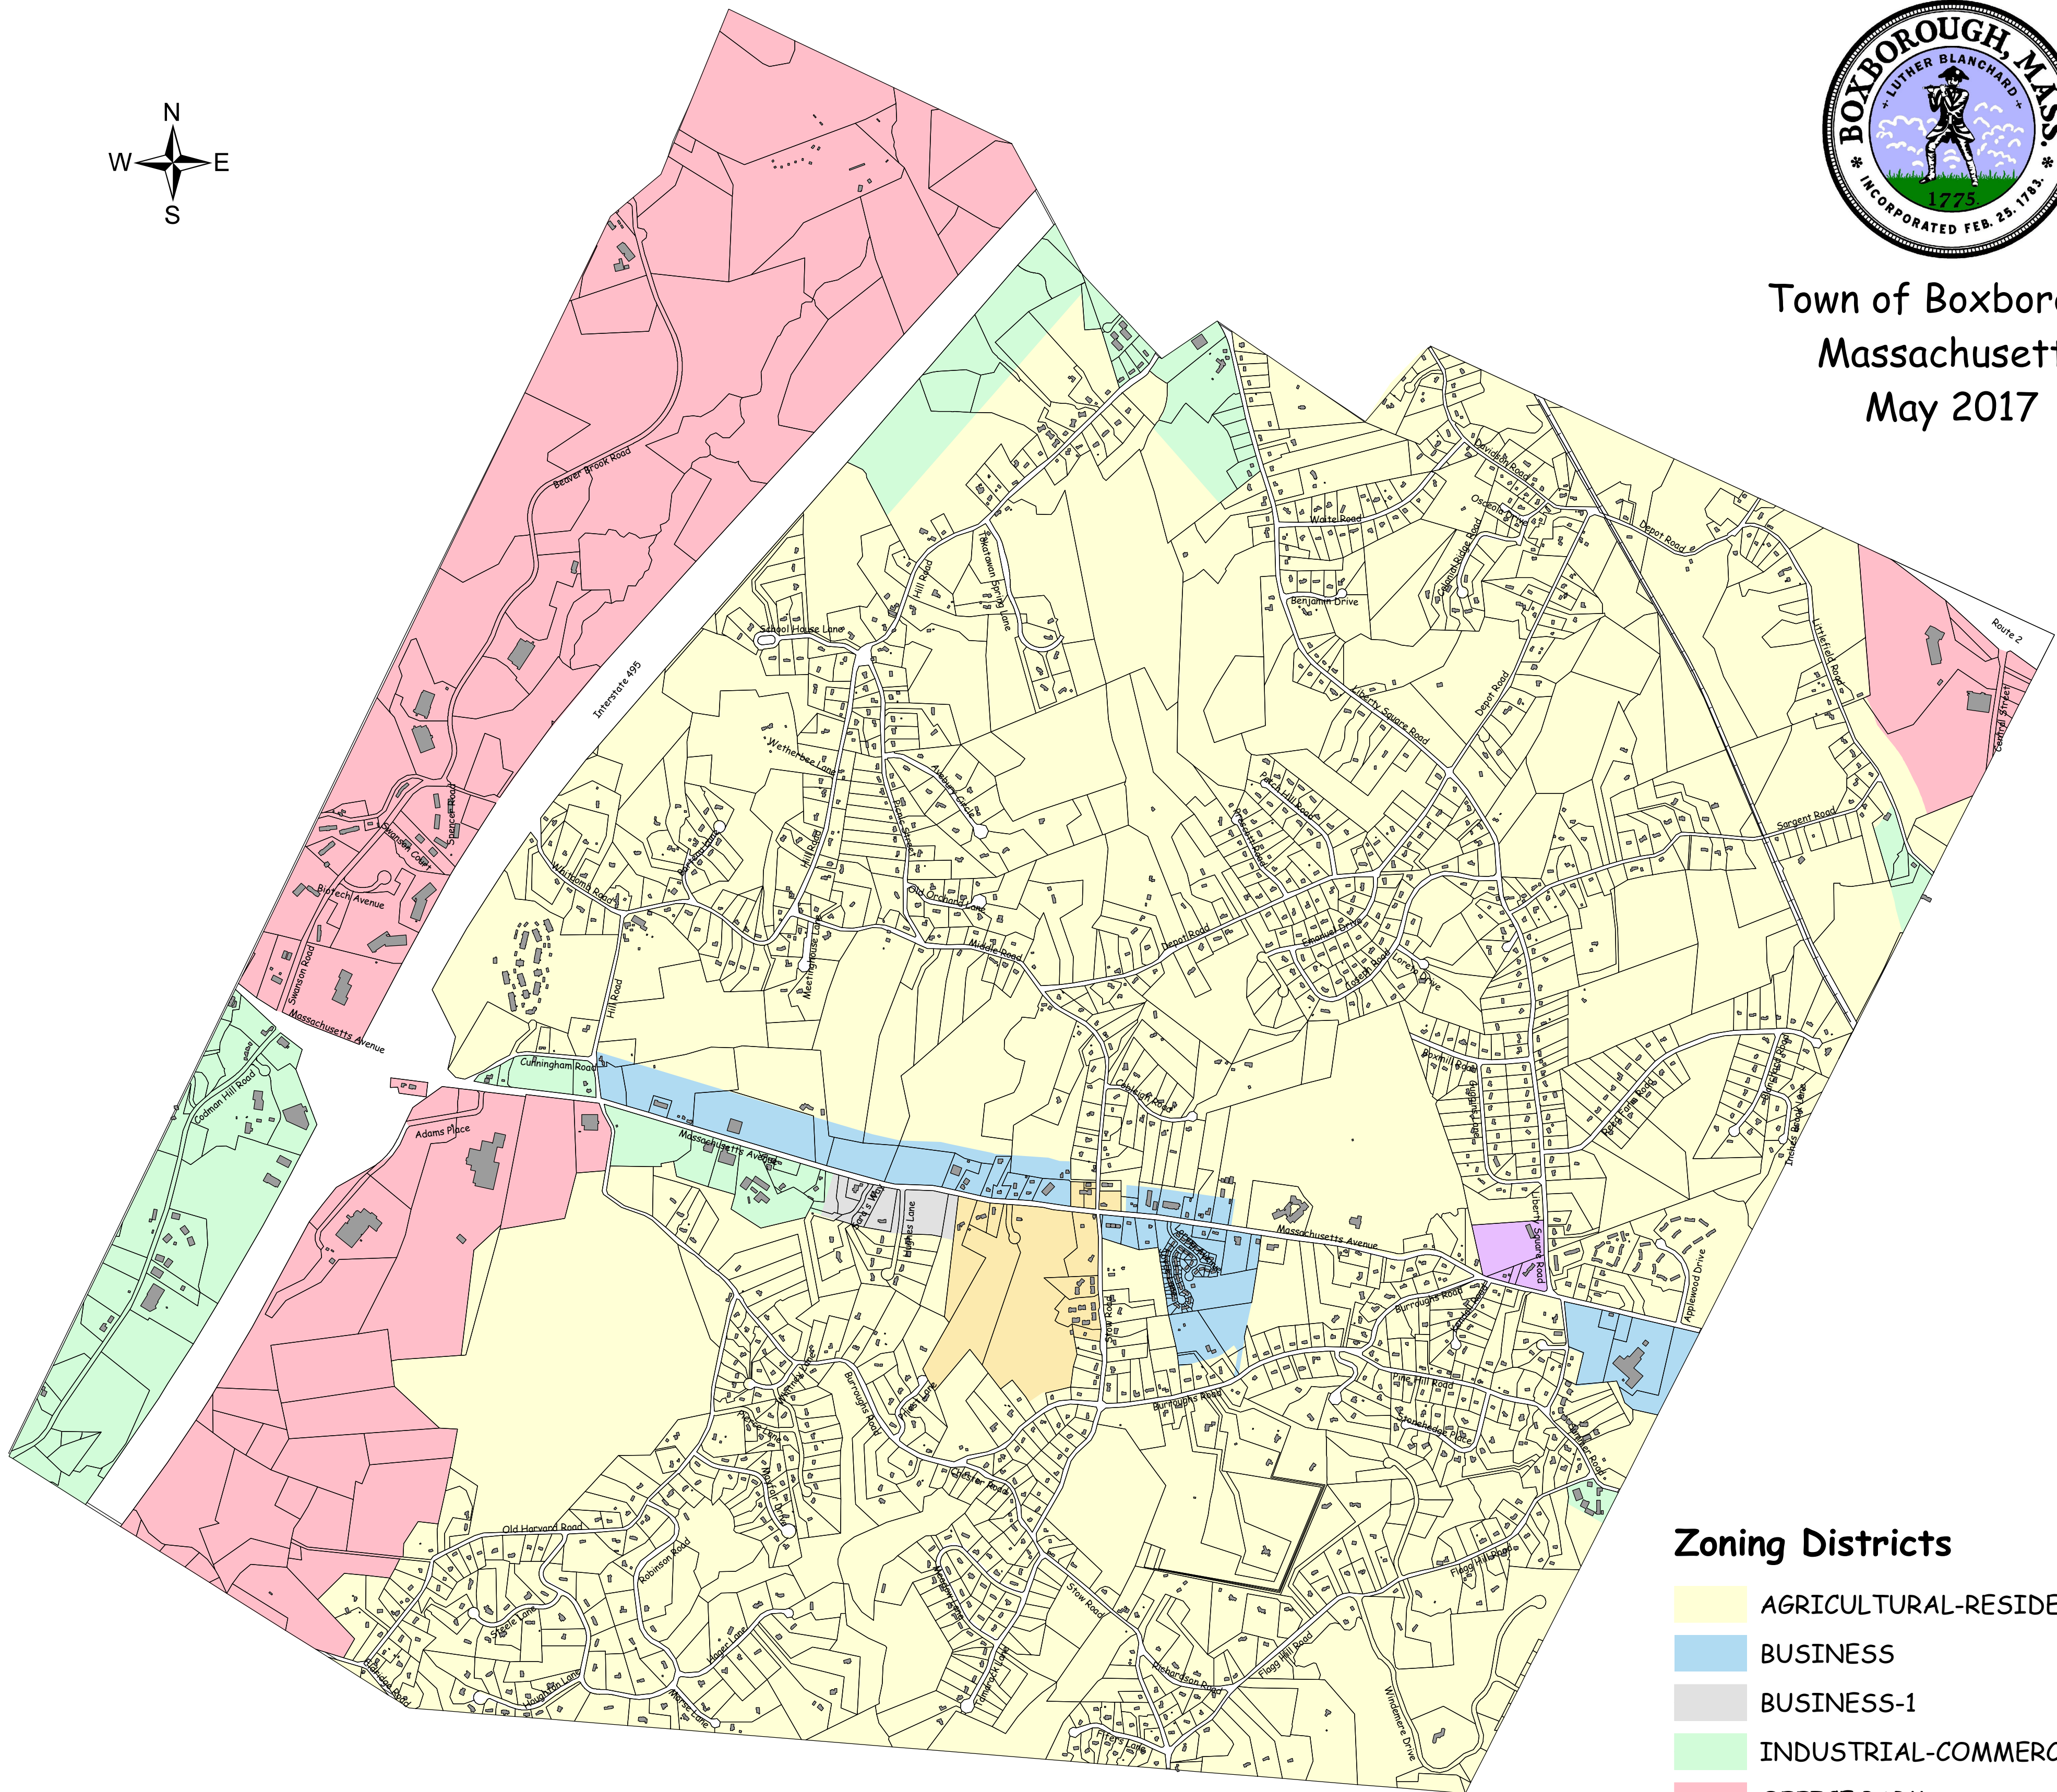

Town of Boxborough
Massachusetts
May 2017

Zoning Districts

-  AGRICULTURAL-RESIDENTIAL
-  BUSINESS
-  BUSINESS-1
-  INDUSTRIAL-COMMERCIAL
-  OFFICE PARK
-  RESIDENTIAL-1
-  TOWN CENTER

1,000 500 0 1,000 Feet