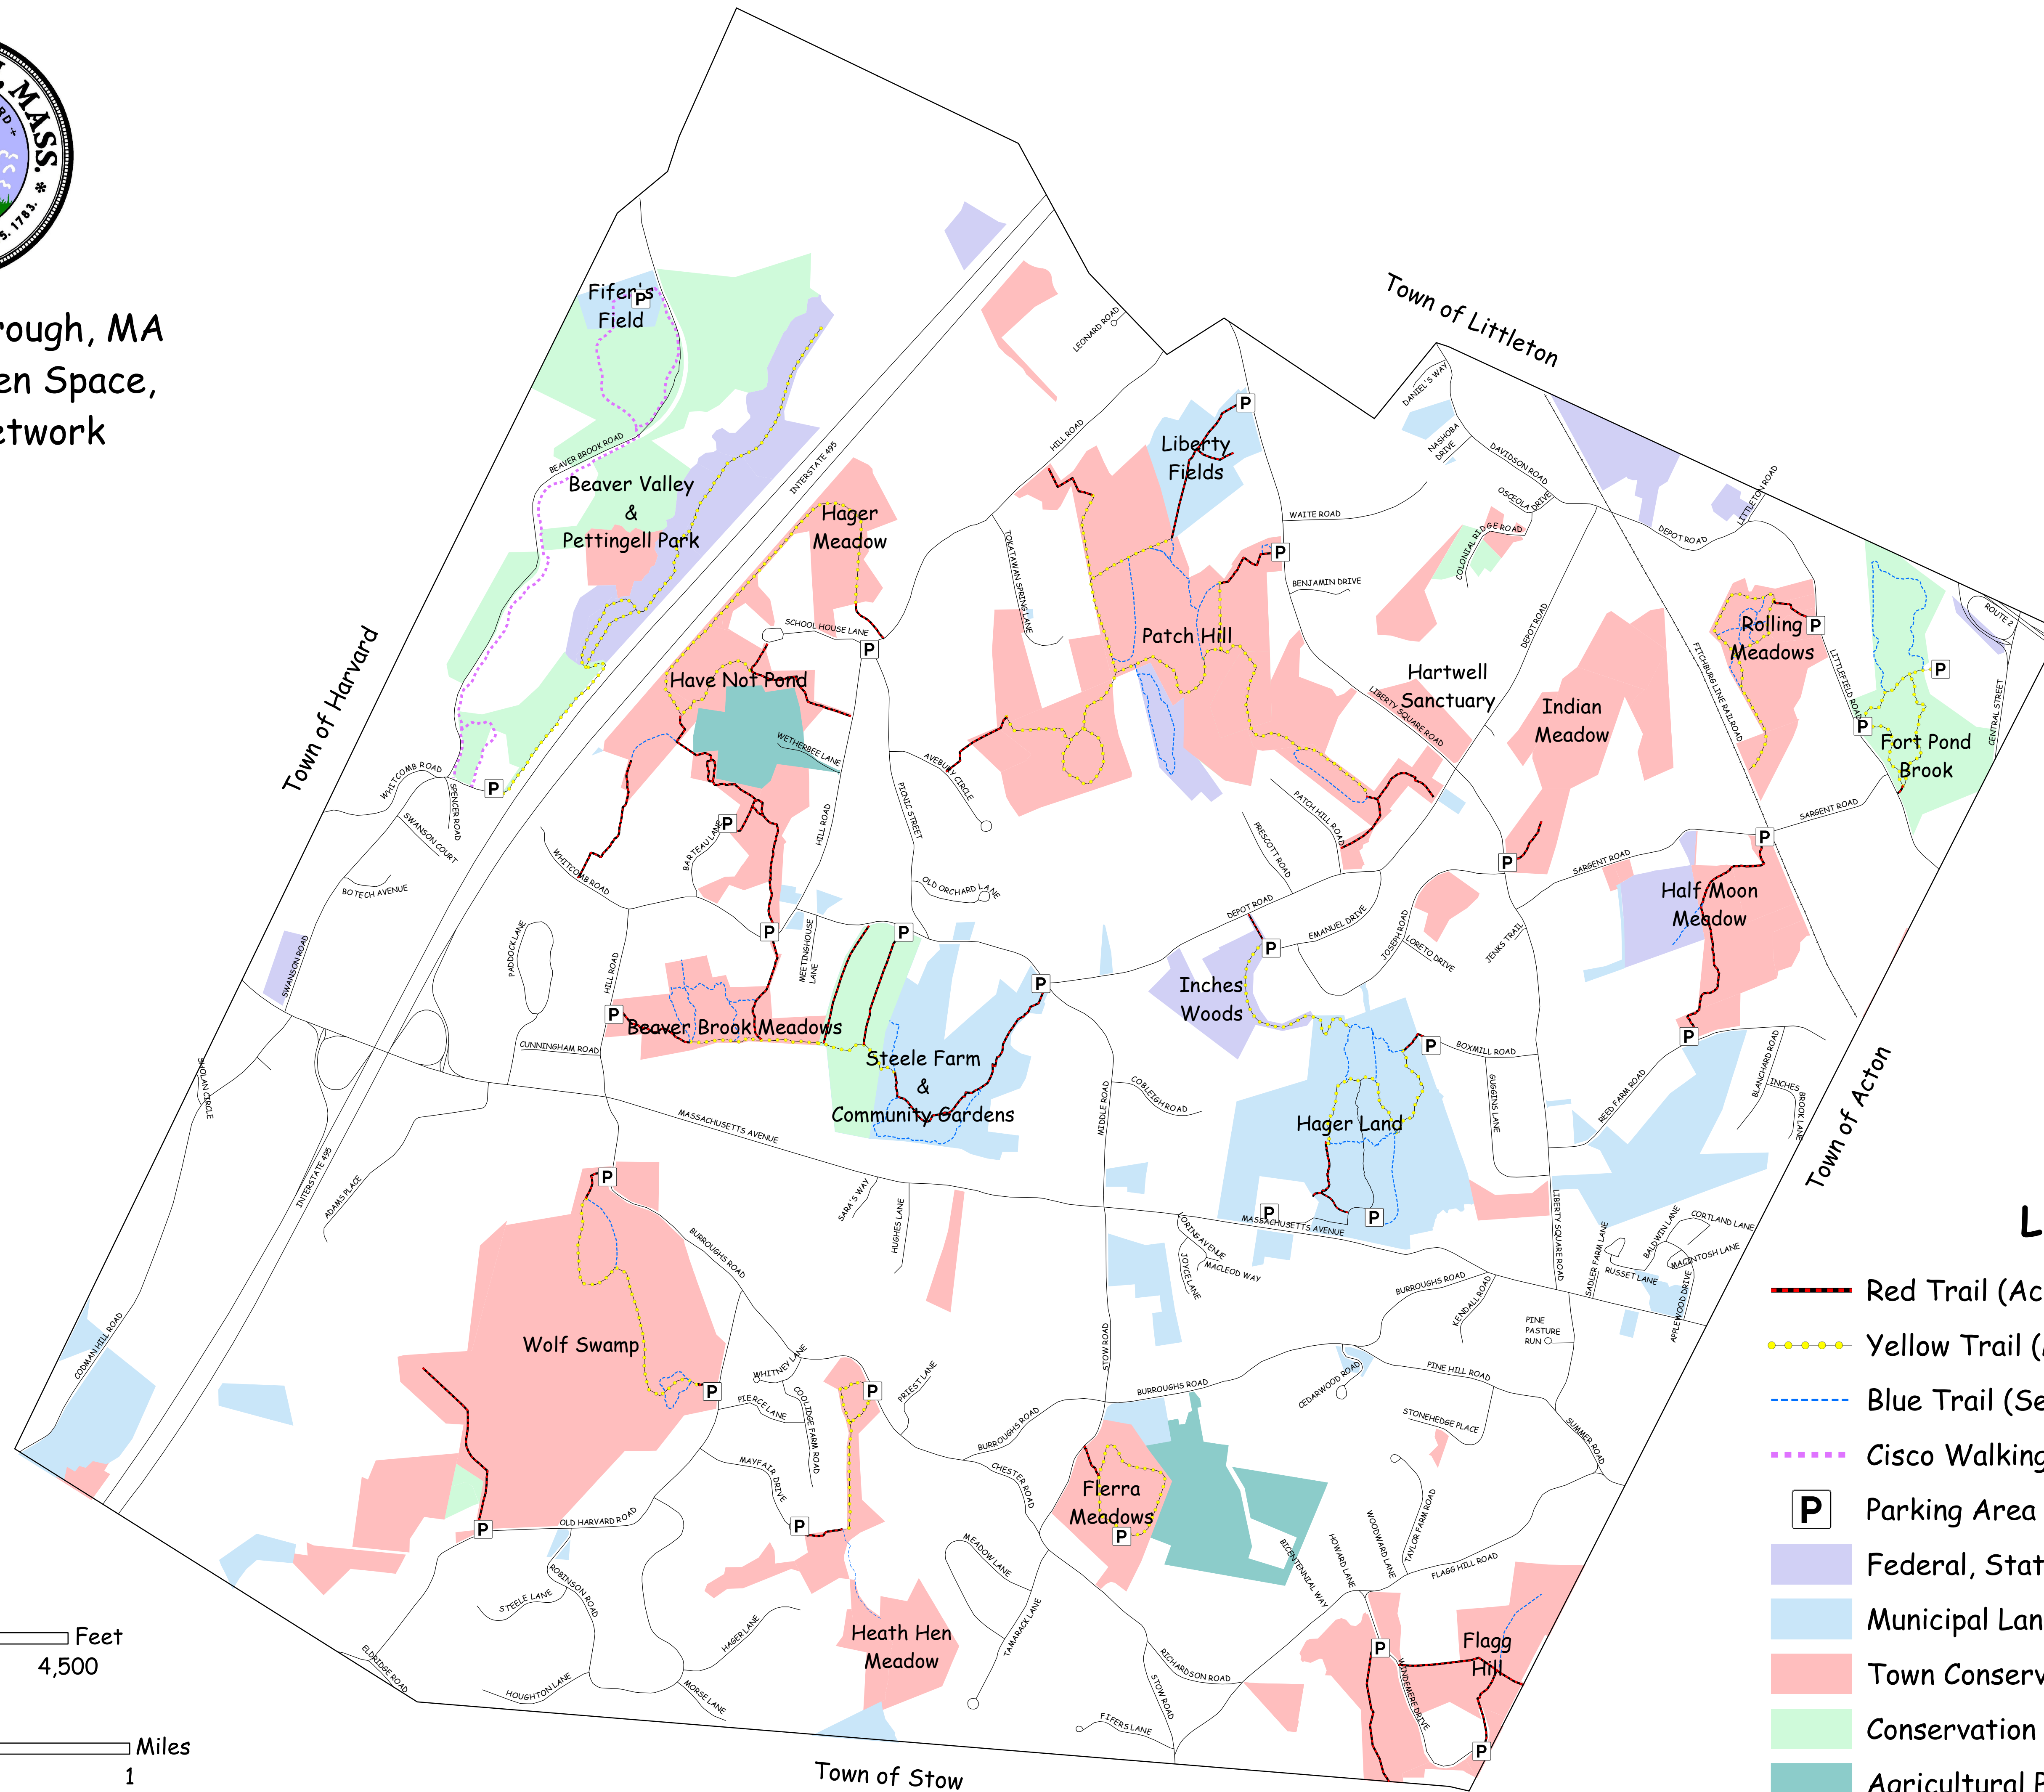

Town of Boxborough, MA
Town Land, Open Space,
and Trail Network
2018

LEGEND

- Red Trail (Access Trail)
- Yellow Trail (Main Trail)
- Blue Trail (Secondary Trail)
- Cisco Walking Path
- Parking Area
- Federal, State, & Non-Profit Land
- Municipal Land
- Town Conservation Land
- Conservation Restriction Land
- Agricultural Preservation Restriction Land

0 1,500 3,000 4,500 Feet

0 0.5 1 Miles